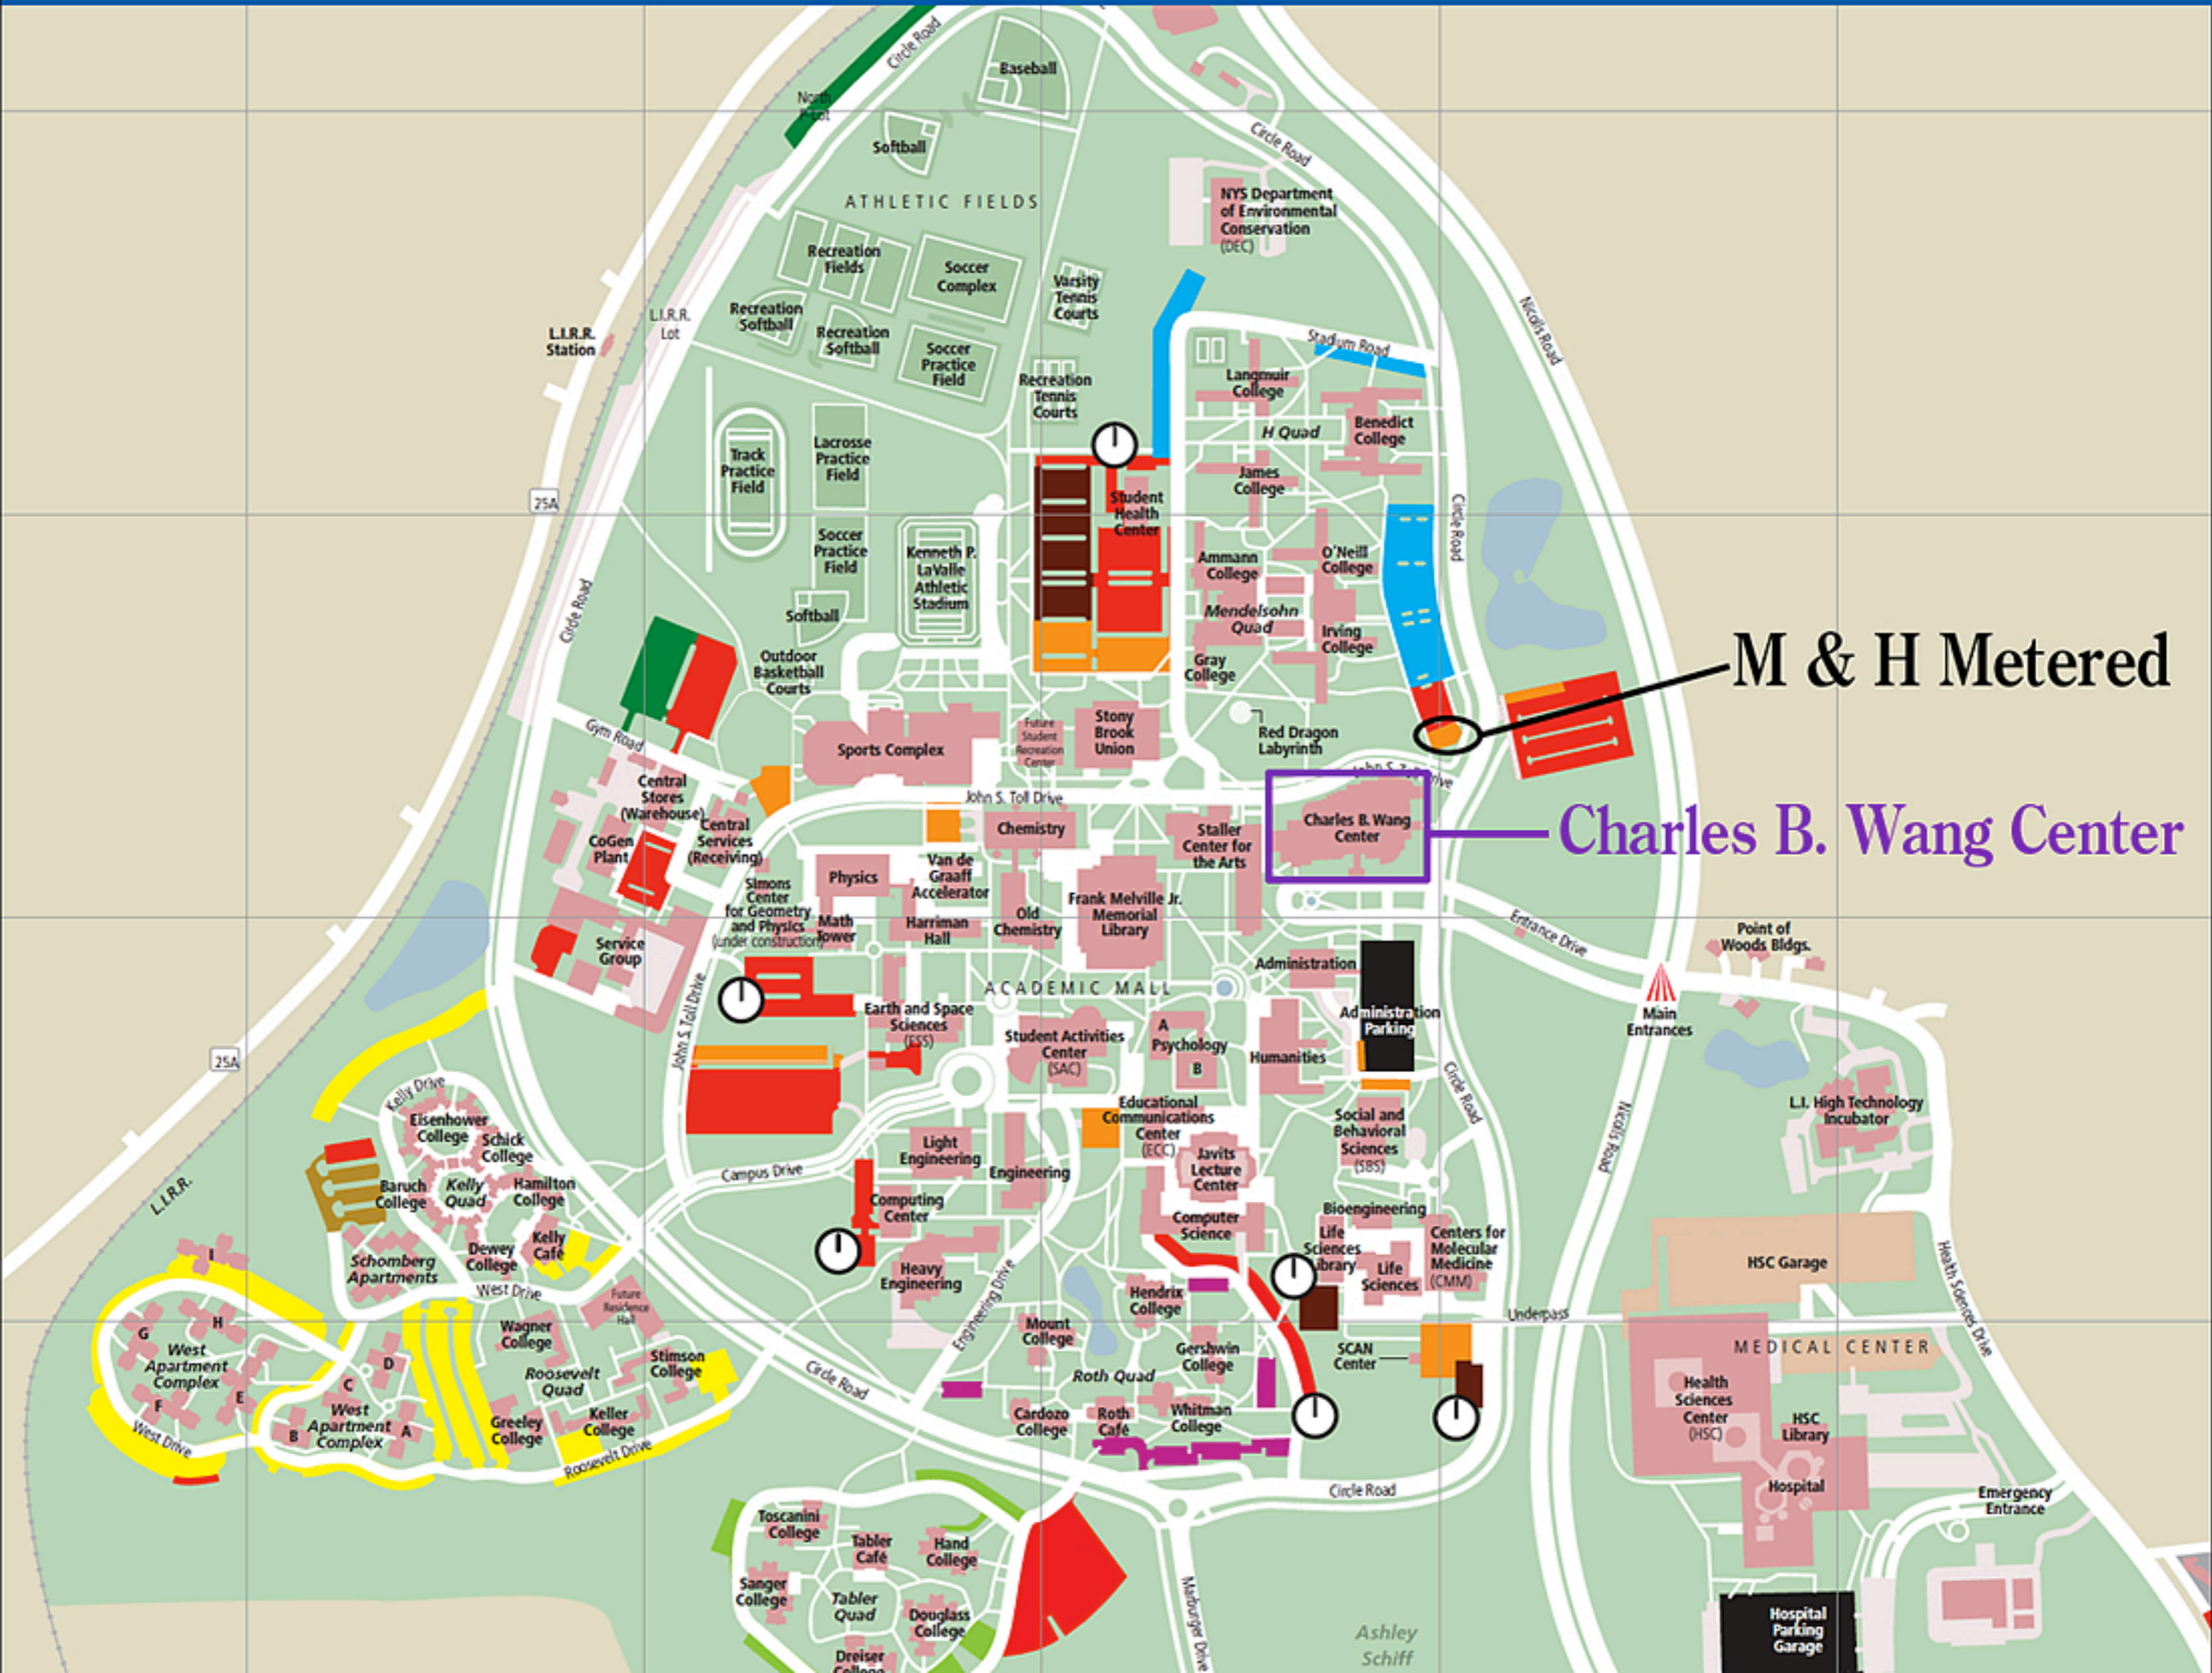

Stony Brook University Parking Map

M & H Metered

Charles B. Wang Center